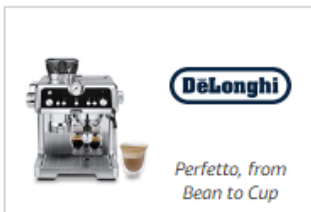

Buying for work? Discover Amazon Business, for business-exclusive pricing, downloadable VAT invoices and more. [Create a FREE account](#)

Brand: Wamife
★★★★★ 95 ratings

-10% **£113³⁸**

Price: ~~£125.98~~

✓prime
& FREE Returns
Includes £12.60 Prime savings

Voucher: ☐ Apply £10 voucher. [Terms](#)

From £38.48 x 3 months (Total interest cost: £2.07) **with 10.9% APR**
Choose Instalments at checkout to spread the cost. Subject to financial status. Amazon is the credit broker.
Representative example: Credit limit £1200, Annual interest rate 10.9% variable, rep 10.9% APR variable.
[Learn more about Instalments by Barclays](#)

Note: This item is eligible for **FREE Click and Collect** without a minimum order subject to availability. [Details](#)
Colour Name: **Black**

Capacity	1.5 litres
Brand	Wamife
Colour	Black
Special feature	The steam wand of the milk frother can be adjusted manually, Removable Tank, Milk Frother, Manually control the water outlet function, Permanent Filter See more
Coffee maker type	Espresso Machine

£113³⁸

✓prime & FREE Returns

FREE delivery **Monday, June 13.**
Order within 15 hrs 52 mins.
[Details](#)

📍 Deliver to lee - Bury BL9 9

In stock.

Quantity: 1

Add to Basket

Buy now

🔒 Secure transaction

Dispatches from Amazon
Sold by Jucheng-uk
Packaging Shows what's insi...

Return policy: Returnable within 30 days of receipt
☐ Add gift options

Add to List

Have one to sell?
Sell on Amazon